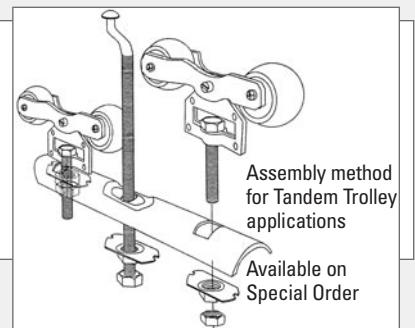

Trolley/Super Hanger for Keyhole Track

DESCRIPTION

#149500 Trolley Hanger c/w 9-1/2" Bolt

#149550 Super Hanger c/w 9-1/2" Bolt, w/Bearings

#146500 Trolley Hanger c/w 6-1/2" Bolt

#146550 Super Hanger c/w 6-1/2" Bolt, w/Bearings

#142500 Trolley Hanger c/w 2-1/2" Straight Bolt

#141500 Trolley Hanger c/w Steel Apron