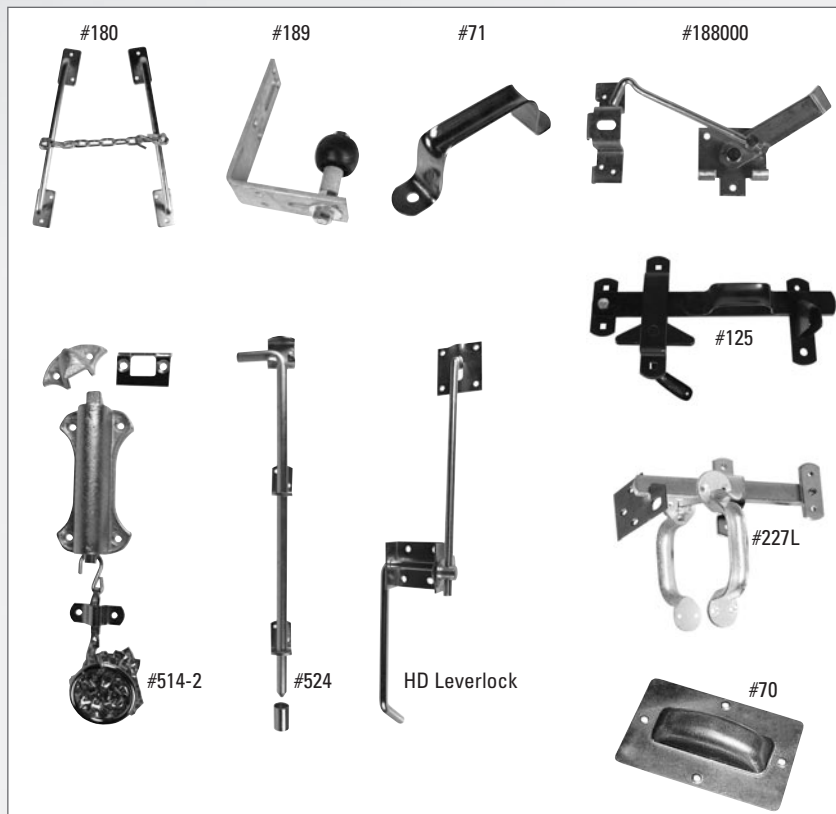

Sliding Door Track & Accessories

Square Track System

DESCRIPTION

- #31 Square Track, available in 6', 8', 10' and 12' lengths
- #31 Single Track Bracket c/w Lag Bolt
- #22 x 31 Double Track Bracket, w/o Lag Bolt
- #321 4-wheel hanger, non-adjustable (sold in pairs)
- #323 4-wheel hanger, adjustable (sold in pairs)

Door Accessories

DESCRIPTION

- #180 Door Snugger
- #189 Universal Stay Roller
- #188000 Cam Latch
- #125 RW Door Latch
- #514-2 Heavy Duty Top Spring Bolt
- #524-0 Bottom Cane Bolt - 1/2"
- #524-2 Bottom Cane Bolt - 3/4"
- Heavy Duty Leverlock Door Latch
- #227L Thumb Latch
- #70 Flush Pull
- #71 Bow Handle - 4"

Following items not shown:

- #4SP482 7-7/8" Door Pull
- #Barn Door Latch (Bowman)
- #128S Door Latch (Stable Door)
- #185 2-1/2" Door Bumper c/w Lag Screws
- #186 4-1/2" Door Bumper c/w Lag Screws
- #SP1084 Heavy Barrel Bolts - 8"

Sliding Door Track & Accessories

Keyhole Track System

DESCRIPTION

Keyhole Track, available in 8', 10', 12', 16' and 20' lengths

Face Mount Applications

DESCRIPTION

#646512 Bracket (for track without cover)

#646513 Bracket (for track with cover)