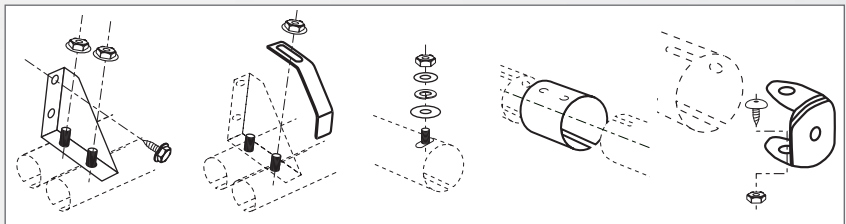

Sliding Door Track & Accessories

Keyhole Track System

DESCRIPTION

Keyhole Track, available in 8', 10', 12', 16' and 20' lengths

Face Mount Applications

DESCRIPTION

#646512 Bracket (for track without cover)

#646513 Bracket (for track with cover)

#465101 Splice Collar

#646514 End Cap

Top Mount Applications (Double Runs)

DESCRIPTION

#712137 Double Bracket (for track without cover)*

#712136 Double Bracket Extension*

#643840 Bolt Package*

#465101 Splice Collar