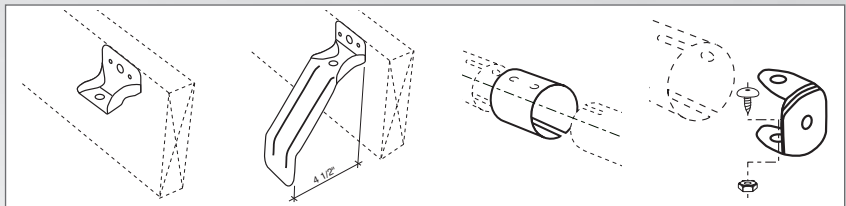

Sliding Door Track & Accessories

Keyhole Track System

DESCRIPTION

Keyhole Track, available in 8', 10', 12', 16' and 20' lengths

Face Mount Applications

DESCRIPTION

#646512 Bracket (for track without cover)

#646513 Bracket (for track with cover)

#465101 Splice Collar

#646514 End Cap

Top Mount Applications (Double Runs)

DESCRIPTION

#712137 Double Bracket (for track without cover)*

#712136 Double Bracket Extension*

#643840 Bolt Package*

#465101 Splice Collar