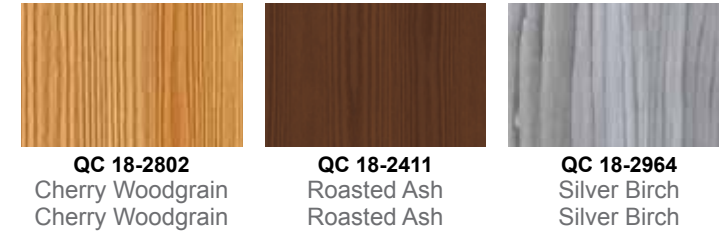

COLOUR CHART

TABLEAU DES COLEURS

MADE IN CANADA • FABRIQUÉ AU CANADA

Easier to do Business with...
AGWAY METALS INC.

...pour vous faciliter les Affaires

WHITES | Blancs

STANDARD COLOURS | Couleurs standard

EXOTICS | Exotiques

BARRIER SERIES | Série Barrière

PRINT SERIES | Série d'impression

METALLICS | Metallic

Metallic paint finishes are directional in nature. In order to ensure consistency of shade and colour, all metallic material for a project should be ordered at the same time to ensure that it is all produced from the same paint batch.