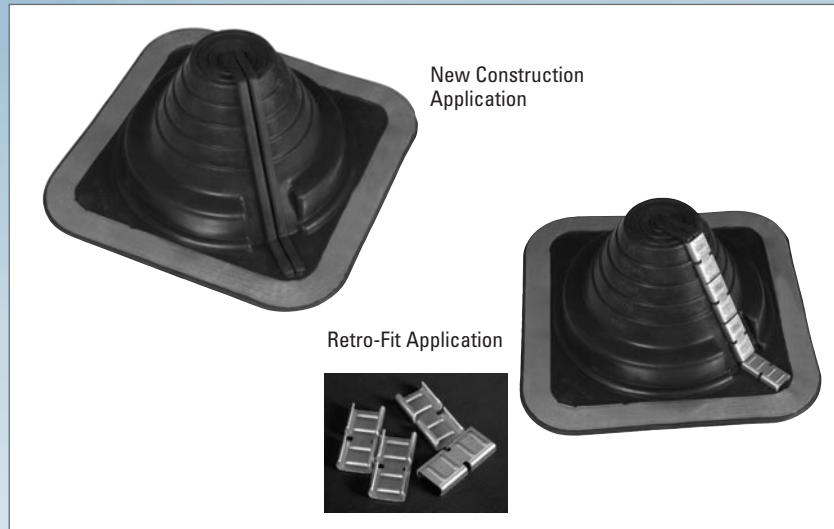

Pipe Flashings

Pipe Flashings

NOTE: All Pipe Flashings are supplied with clips for their use as Retro-fit flashings
 * Stocked in Black. Other colours available on Special Order
 * Also available in Silicone for Hot Pipe applications

MODEL NO.	QTY. per BOX	PIPE SIZE STANDARD	PIPE SIZE RETRO-FIT	CLIPS REQ'D
2	15	7/8" - 4"	1/2" - 3 1/2"	1
3	15	1/4" - 5 3/4"	2" - 4 1/2"	1
4	10	2 3/4" - 7"	2 1/4" - 6 1/2"	1
5	10	4" - 8 1/4"	3 1/2" - 6 3/4"	1
6	10	4 3/4" - 10"	4 1/4" - 9 1/2"	1
7	10	5 1/2" - 11 1/2"	5" - 11"	1
8	5	6 3/4" - 13 1/2"	6 1/2" - 12"	1