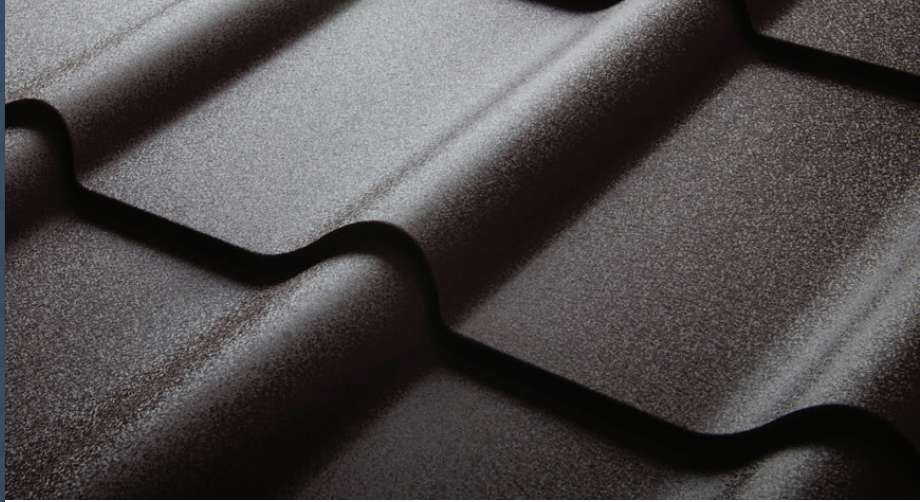

# WRINKLE – TEXTURED SMP

Wrinkle is a highly durable, textured paint system that brings differentiation and originality to residential, commercial and architectural buildings. Typical applications include roof panels, wall panels and other building accessories.

The textured coating gives building products a consistent attractive appearance. It offers superior weatherability with a high resistance to chalking, fading and scratching.

Available in ten standard popular colours, it has exceptional color and gloss retention and outstanding colour consistency.

## Superior Weatherability

High resistance to chalking,  
fading and scratching.

Effective date September 2022.

QC 9822 - Ebony

QC 9821 - Graphite

QC 9798 - Sepia Brown

QC 9999 - Deep Grey

QC 10276 - Espresso