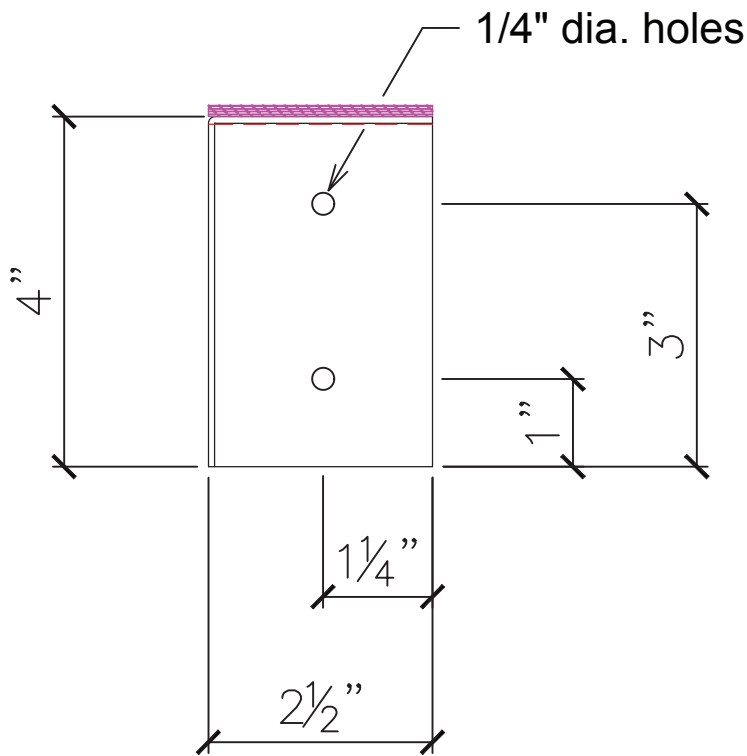

TOP VIEW

1/8" thick self
adhered cork tape

FRONT VIEW

SIDE VIEW

CLADDING ACCESSORIES

THERMAL CLIP

2022

TC 01